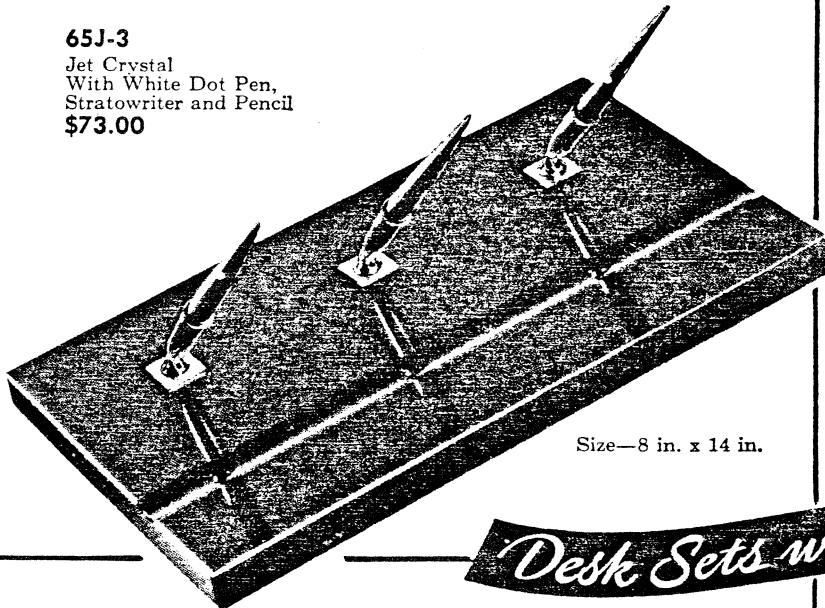

Size—8 in. x 14 in.

40J-3

Jet Crystal
With White Dot Pen,
Stratowriter and Pencil
$48.00